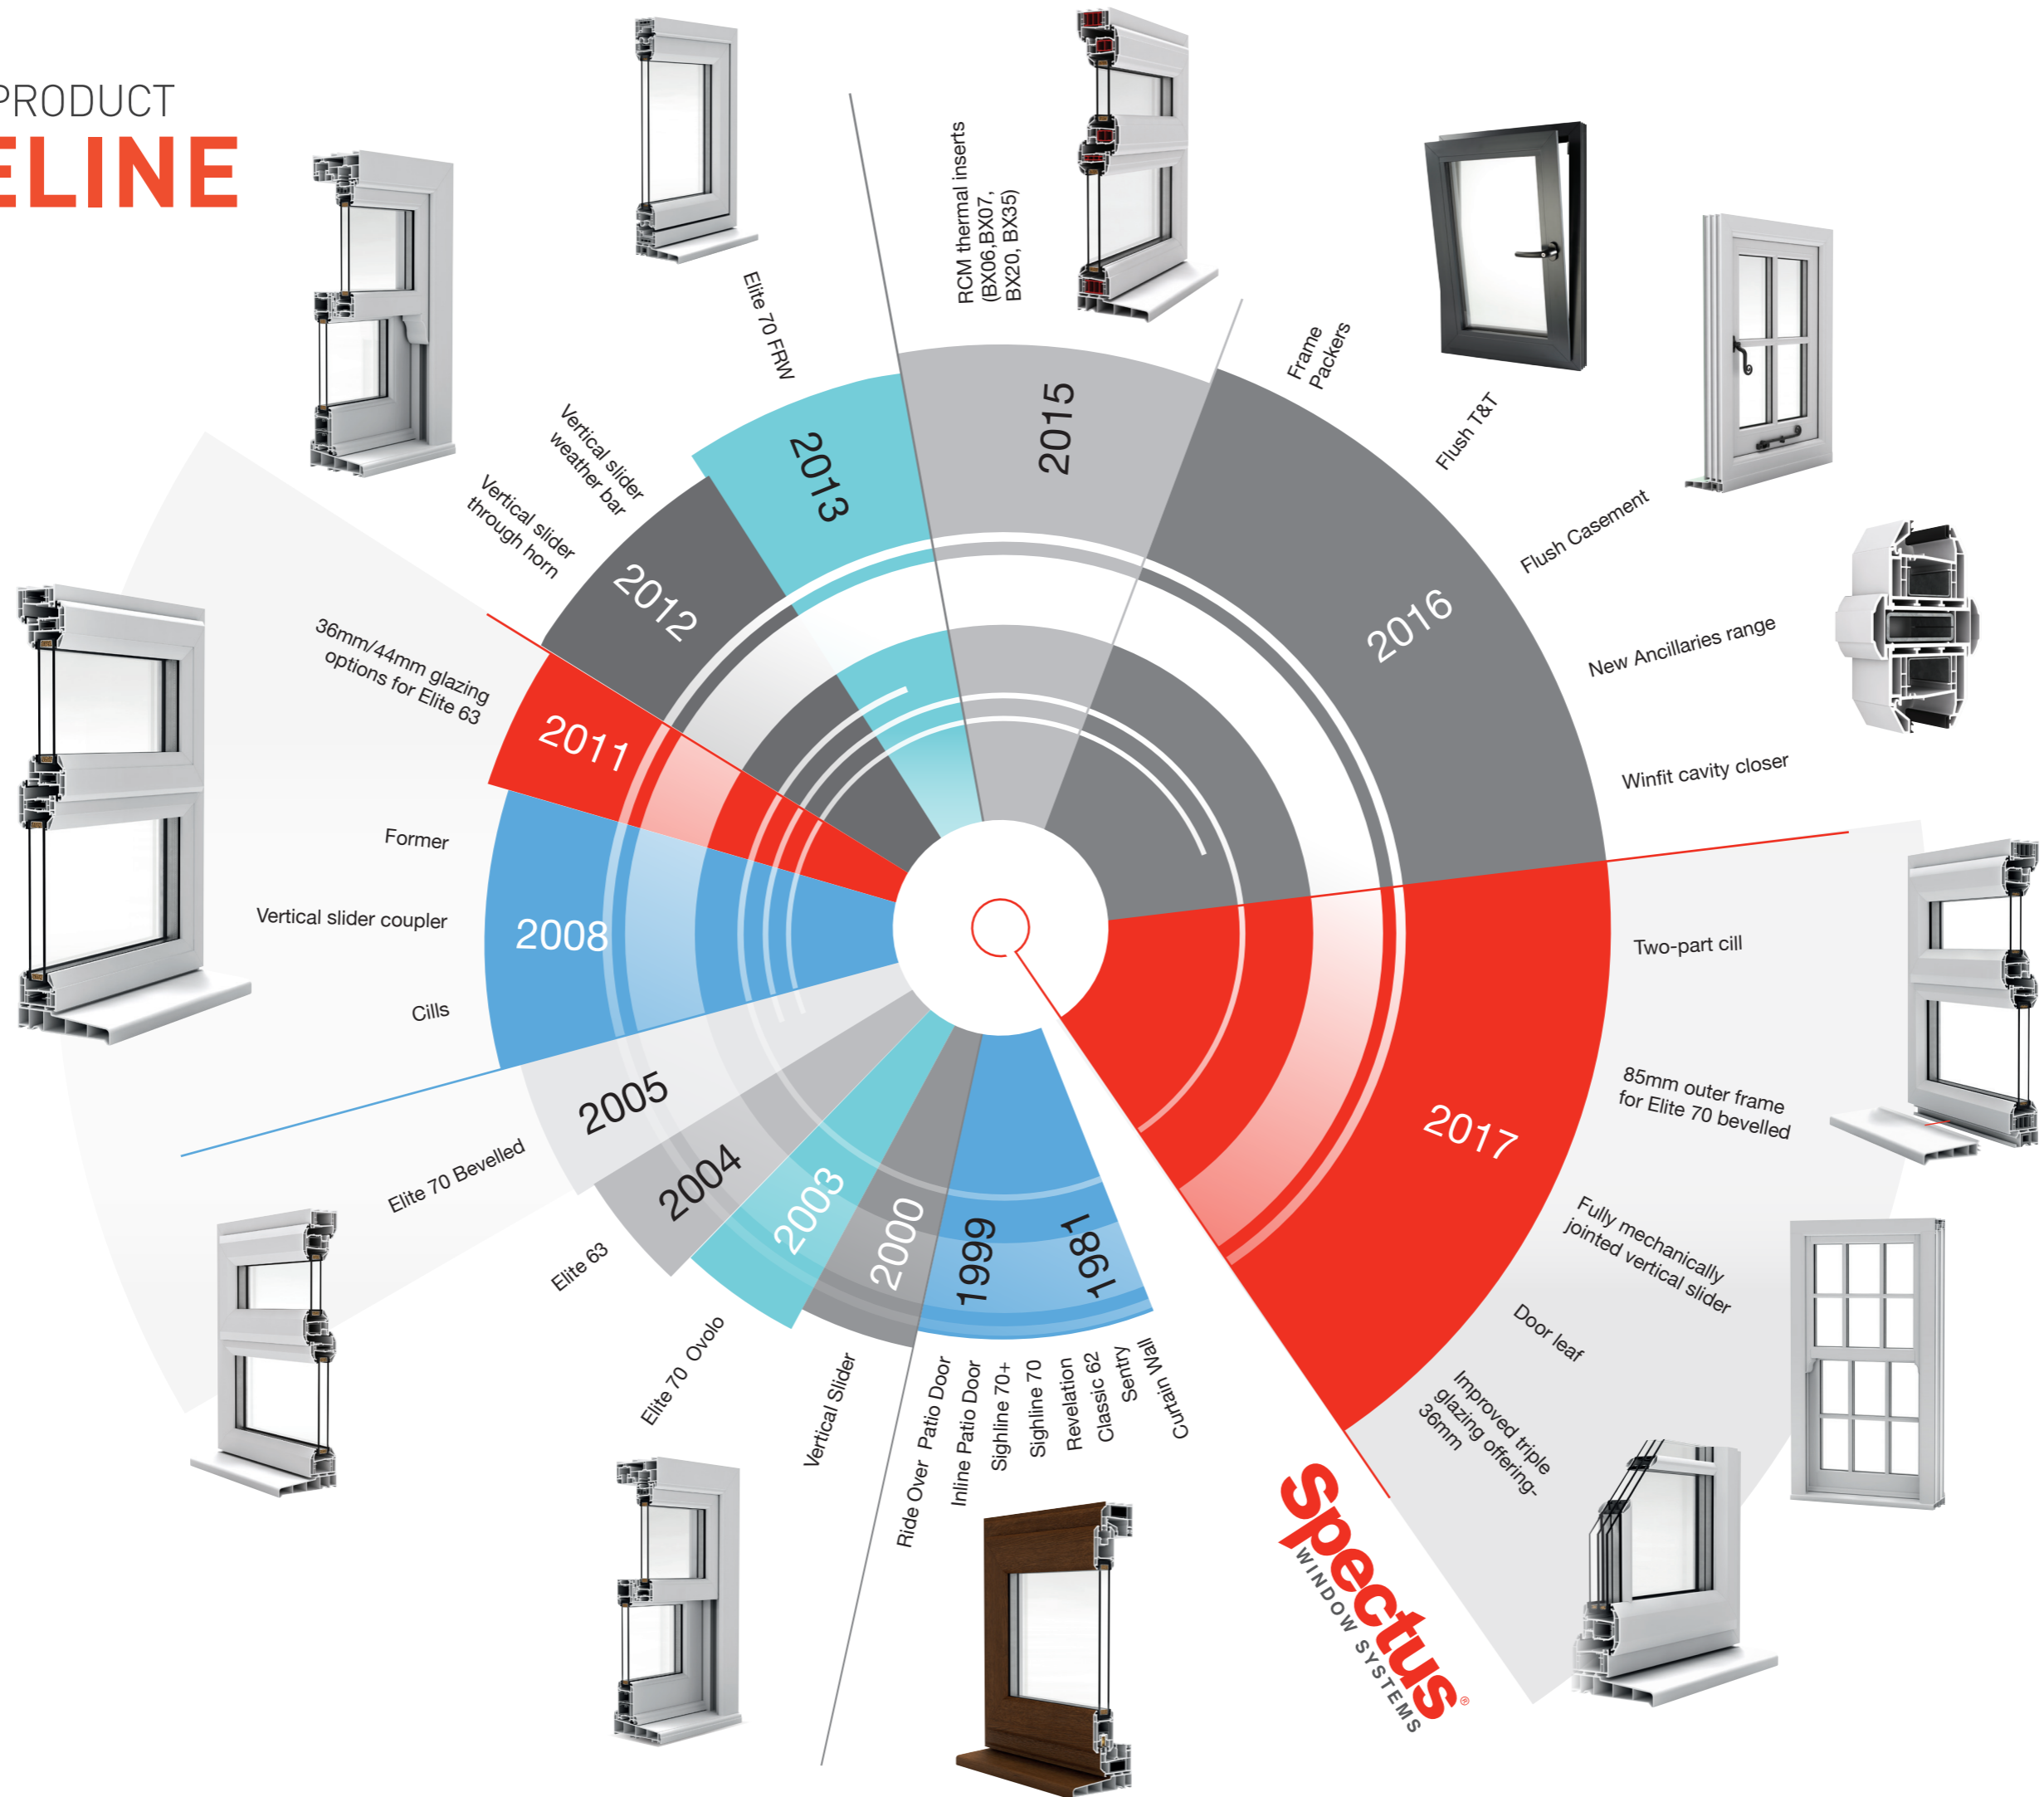

# SPECTUS PRODUCT TIMELINE

1981 - 2017

**Spectus**  
WINDOW SYSTEMS